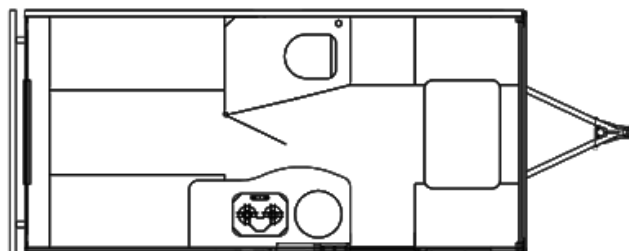

2016 SAFARI CONDO ALTO F1743

\$39,900.00

\$267 Bi-Weekly

SPECIFICATIONS

Year	2016
Manufacturer	SAFARI CONDO
Brand	ALTO
Model	F1743
Type	Travel Trailer
Status	PreOwned
Stock #	7963A
Financing Available	✓
Warranty Available	✓
Suspension	Torflex
Leveling	Manual
Exterior Length	17.0 ft.
Dry Weight	N/A lbs.
Sleeping Capacity	3 person(s)
Interior Colour	NATURAL BEIGE/ DANISH MAPLE/ CONCRETE
Exterior Colour	SILVER METALLIC
Slideouts	N/A