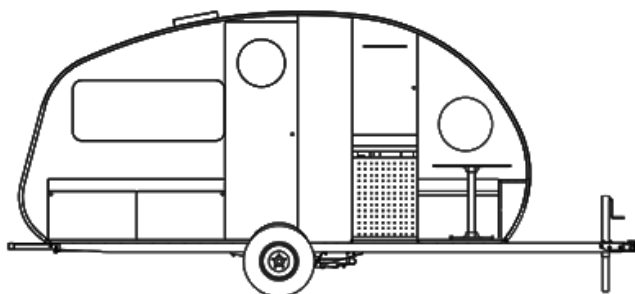

2016 SAFARI CONDO ALTO F1743

\$39,900.00

\$267 Bi-Weekly

SPECIFICATIONS

Year	2016
Manufacturer	SAFARI CONDO
Brand	ALTO
Model	F1743
Type	Travel Trailer
Status	PreOwned
Stock #	7963A
Financing Available	✓
Warranty Available	✓
Suspension	Torflex
Leveling	Manual
Exterior Length	17.0 ft.
Dry Weight	N/A lbs.
Sleeping Capacity	3 person(s)
Interior Colour	NATURAL BEIGE/ DANISH MAPLE/ CONCRETE
Exterior Colour	SILVER METALLIC
Slideouts	N/A

Disclaimer: Product information, pricing and photos are as accurate as possible and are subject to change without notice.

SELLING FEATURES

- Canadian Made!
- Super Light Weight & Easy to Tow
- Aluminum Frame
- Rooftop Solar Equipped
- Optional Floor Mounted Air Conditioner
- Optional TV Antenna
- 2 Exterior Storage Compartments with Interior Access
- TRUMA Water Heater/ Furnace
- Wide Opening Tinted Lexan Windows with Built-In Screens