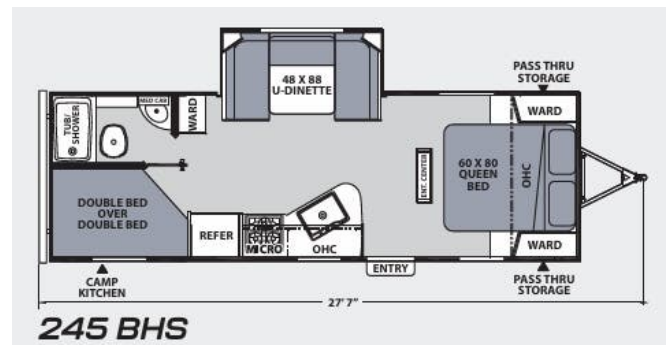

CONSIGNMENT UNIT

\$29,900.00

Originally \$33,500

\$150 Bi-Weekly

2021 FOREST RIVER Apex 245BHS

SPECIFICATIONS

Year	2021
Manufacturer	FOREST RIVER
Brand	Apex
Model	245BHS
Type	Travel Trailer
Status	PreOwned
Stock #	009591
Financing Available	✓
Warranty Available	✓
Suspension	N/A
Leveling	N/A
Exterior Length	.0 ft.
Dry Weight	4600 lbs.
Sleeping Capacity	8 person(s)
Interior Colour	N/A
Exterior Colour	N/A
Slideouts	1

Disclaimer: Product information, pricing and photos are as accurate as possible and are subject to change without notice.

SELLING FEATURES

Family adventures start here in the 2021 Coachmen Apex 245BHS – lightweight, easy to tow, and sleeps up to 6 comfortably. From campfire nights to weekend getaways, this bunkhouse is built for making memories