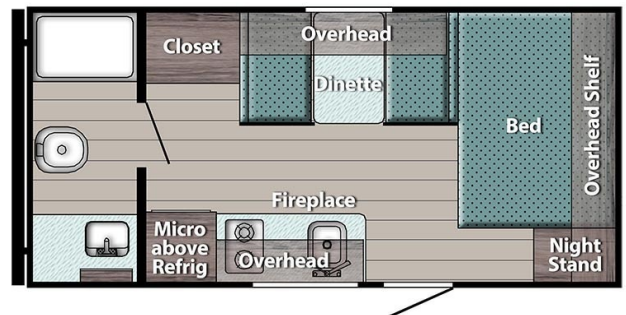

**SPECIAL UNIT**

**\$18,900.00**

Originally \$25,900

\$80 Bi-Weekly

**2025 GULFSTREAM Trailmaster 178RB**

**SPECIFICATIONS**

Year	2025
Manufacturer	GULFSTREAM
Brand	Trailmaster
Model	178RB
Type	Travel Trailer
Status	New
Stock #	21712
Financing Available	✓
Warranty Available	✓
Suspension	Springs
Leveling	N/A
Exterior Length	20.1 ft.
Dry Weight	2920 lbs.
Sleeping Capacity	3 person(s)
Interior Colour	N/A
Exterior Colour	N/A
Slideouts	N/A