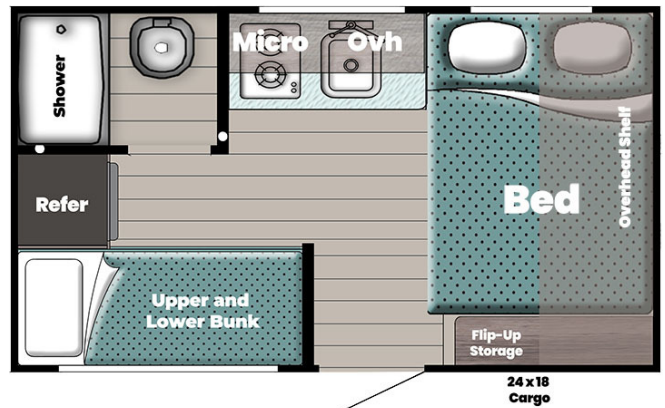

SPECIAL UNIT

\$18,850.00

Originally \$22,000

\$80 Bi-Weekly

2026 GULFSTREAM TRAILMASTER 134BH

SPECIFICATIONS

Year	2026
Manufacturer	GULFSTREAM
Brand	TRAILMASTER
Model	134BH
Type	Travel Trailer
Status	New
Stock #	23297
Financing Available	✓
Warranty Available	✓
Suspension	N/A
Leveling	N/A
Exterior Length	16.0 ft.
Dry Weight	2630 lbs.
Sleeping Capacity	N/A person(s)
Interior Colour	N/A
Exterior Colour	N/A
Slideouts	N/A