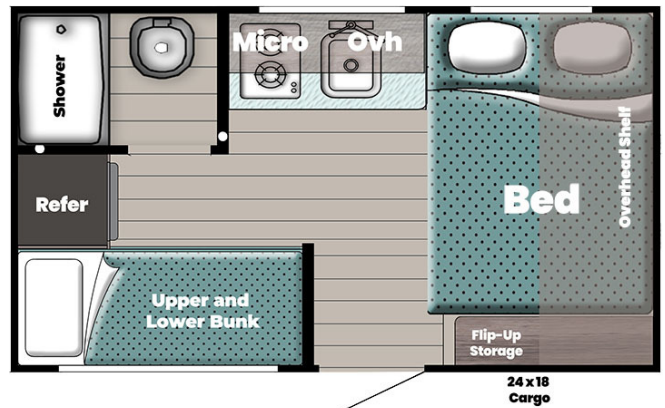

SPECIAL UNIT

\$18,900.00

Originally \$22,000

\$80 Bi-Weekly

2026 GULFSTREAM TRAILMASTER 134BH

SPECIFICATIONS

Year	2026
Manufacturer	GULFSTREAM
Brand	TRAILMASTER
Model	134BH
Type	Travel Trailer
Status	New
Stock #	23297
Financing Available	✓
Warranty Available	✓
Suspension	N/A
Leveling	N/A
Exterior Length	16.0 ft.
Dry Weight	2630 lbs.
Sleeping Capacity	N/A person(s)
Interior Colour	N/A
Exterior Colour	N/A
Slideouts	N/A