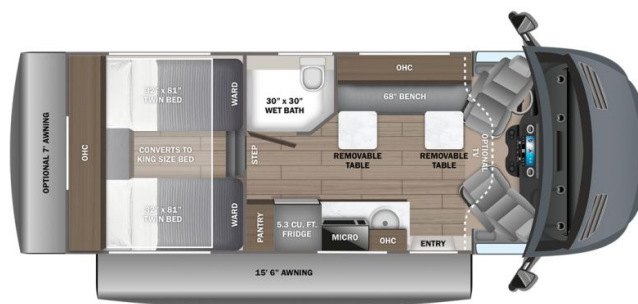

\$1,085 Bi-Weekly

SPECIFICATIONS

Year	2027
Manufacturer	JAYCO
Brand	GRANITE RIDGE
Model	23S
Type	Motorhome
Class	C
Fuel Type	DIESEL
Status	New
Stock #	24781
Financing Available	✘
Warranty Available	✘
Odometer	0 kms.
VIN	W1X8N36Y5SN329432
Chassis	N/A
Engine	N/A
Transmission	N/A
Suspension	N/A
Leveling	N/A
Exterior Length	25.2 ft.
Dry Weight	N/A lbs.
Sleeping Capacity	3 person(s)
Interior Colour	Oakley
Exterior Colour	Conifer
Slideouts	N/A

Disclaimer: Product information, pricing and photos are as accurate as possible and are subject to change without notice.

SELLING FEATURES

Introducing the 2027 Granite Ridge 23S from Jayco, The Granite Ridge 23S provides you the ability to escape the campground and seek adventure. This C class motorhome sleeps up to 3 people. The Granite Ridge 23S rides on a Mercedes-Benz 3500 AWD chassis, powered by a 211HP 4-cylinder Twin Turbo di...