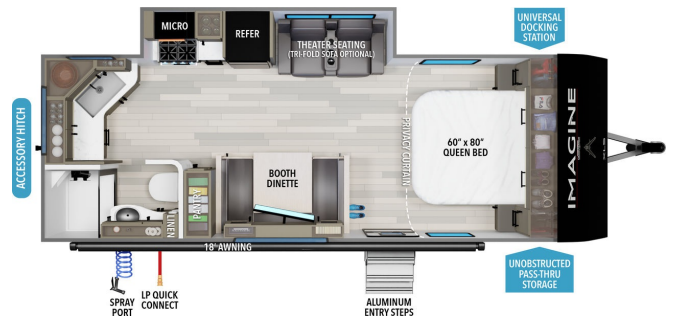

MSRP \$64,980.00

\$227 Bi-Weekly

\$0 down @ 7.99% APR for 60/240 months

(\$22,127 C.O.B.) O.A.C.

Woody's Price \$55,980.00

SPECIFICATIONS

Year	2026
Manufacturer	GRAND DESIGN
Brand	IMAGINE XLS
Model	22MLE
Type	Travel Trailer
Status	New
Stock #	51929
Financing Available	✓
Warranty Available	Manufacturer
Suspension	N/A
Leveling	N/A
Exterior Length	26.1 ft.
Dry Weight	5423 lbs.
Sleeping Capacity	4 person(s)
Interior Colour	BRYNLEE TEAK
Exterior Colour	Fiberglass
Slideouts	1

Disclaimer: Product information, pricing and photos are as accurate as possible and are subject to change without notice.

SELLING FEATURES

Specifications and Features:

- Exterior Length: 26' 1"
- Exterior Width: 8'
- Exterior Height: 10' 10"
- Interior Height: 6' 6"
- Dry Weight (UVW): 5,423 lbs
- Gross Vehicle Weight Rating (GVWR): 6,995 lbs
- Hitch Weight: 608 lbs
- Fresh Water Capacity: 37 gallons
- Gray Water Capacity: 45 ga...