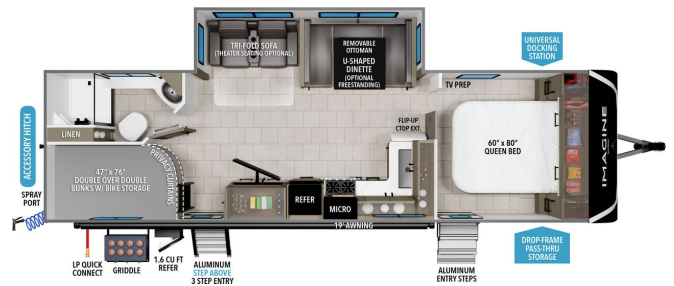

MSRP \$80,980.00

\$279 Bi-Weekly

\$0 down @ 7.99% APR for 60/240 months

(\$27,265 C.O.B.) O.A.C.

Woody's Price \$68,980.00

SPECIFICATIONS

Year	2026
Manufacturer	GRAND DESIGN
Brand	IMAGINE
Model	2800BH
Type	Travel Trailer
Status	New
Stock #	51928
Financing Available	✓
Warranty Available	Manufacturer
Suspension	N/A
Leveling	N/A
Exterior Length	32.0 ft.
Dry Weight	6996 lbs.
Sleeping Capacity	10 person(s)
Interior Colour	BRYNLEE TEAK
Exterior Colour	Fiberglass
Slideouts	1

Disclaimer: Product information, pricing and photos are as accurate as possible and are subject to change without notice.

SELLING FEATURES

Specifications and Features:

- Exterior Length: 32 ft
- Exterior Width: 8 ft
- Exterior Height: 11 ft 2 in
- Interior Height: 6 ft 9 in
- Dry Weight: 6,996 lbs
- GVWR: 8,495 lbs
- Hitch Weight: 729 lbs
- Fresh Water Capacity: 45 gallons
- Gray Water Capacity: 82 gallons
- Black Water Capacity...