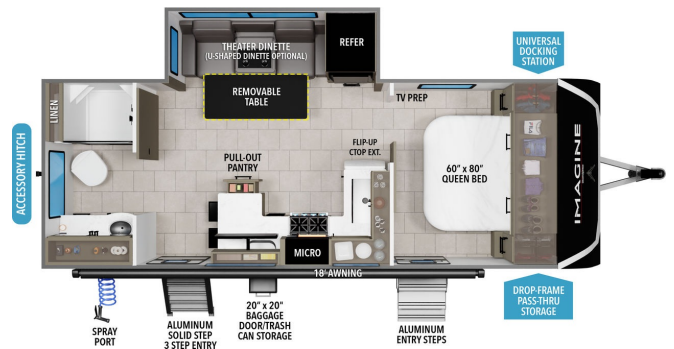

\$251 Bi-Weekly

\$0 down @ 7.99% APR for 60/240 months

(\$24,498 C.O.B.) O.A.C.

Woody's Price \$61,980.00

2026 GRAND DESIGN IMAGINE 2300MK

SPECIFICATIONS

Year	2026
Manufacturer	GRAND DESIGN
Brand	IMAGINE
Model	2300MK
Type	Travel Trailer
Status	New
Stock #	51924
Financing Available	✓
Warranty Available	Manufacturer
Suspension	N/A
Leveling	N/A
Exterior Length	26.5 ft.
Dry Weight	6012 lbs.
Sleeping Capacity	4 person(s)
Interior Colour	BRYNLEE TEAK
Exterior Colour	Fiberglass
Slideouts	1

Disclaimer: Product information, pricing and photos are as accurate as possible and are subject to change without notice.

SELLING FEATURES

Specifications and Features:

- Exterior Width: 8 ft
- Exterior Height: 11 ft 2 in
- Interior Height: 6 ft 9 in
- Tire Size: ST225/75R15LRE
- Furnace: 30,000 BTU
- Air Conditioning: 15,000 BTU
- Refrigerator: 12V, 10 cu ft
- Cooktop Burners: 3
- Shower Size: 30" x 36"
- Number of Awnings: 1
- ...