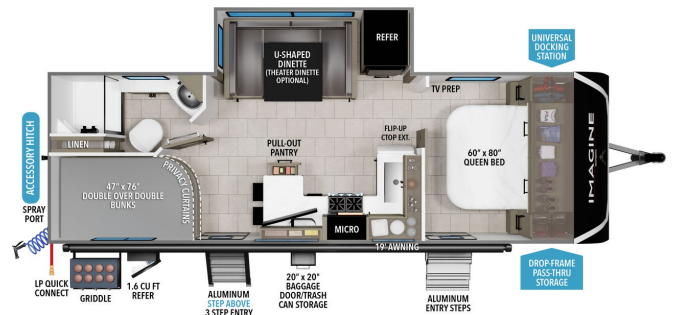

### SPECIFICATIONS

Year	2026
Manufacturer	GRAND DESIGN
Brand	IMAGINE
Model	2470BH
Type	Travel Trailer
Status	New
Stock #	51922
Financing Available	✓
Warranty Available	Manufacturer
Suspension	N/A
Leveling	N/A
Exterior Length	29.0 ft.
Dry Weight	6406 lbs.
Sleeping Capacity	8 person(s)
Interior Colour	BRYNLEE TEAK
Exterior Colour	Fiberglass
Slideouts	1

### SELLING FEATURES

Specifications and Features:

- Exterior Length: 29'0"
- Exterior Width: 8'0"
- Exterior Height: 11'2"
- Interior Height: 6'9"
- Dry Weight: 6,406 lbs
- GVWR: 7,850 lbs
- Hitch Weight: 659 lbs
- Fresh Water Tank Capacity: 45 gallons
- Gray Water Tank Capacity: 82 gallons
- Black Water Tank Cap...