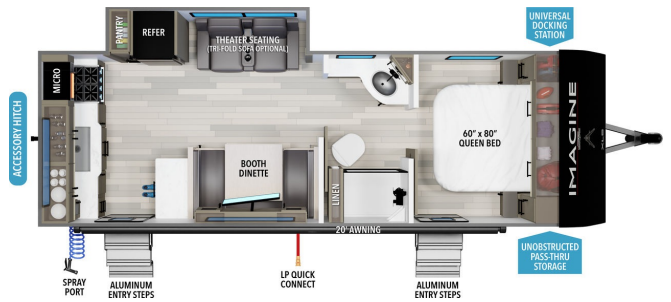

Disclaimer: Product information, pricing and photos are as accurate as possible and are subject to change without notice.

SELLING FEATURES

Specifications and Features:

- Exterior Dimensions:
 - Length: 28 ft 5 in
 - Width: 8 ft
 - Height: 10 ft 10 in
 - Interior Height: 6 ft 8 in
- Weights:
 - Dry Weight: 5,831 lbs
 - GVWR: 6,995 lbs
 - Hitch Weight: 621 lbs
- Tank Capacities:
 - Fresh Water: ...