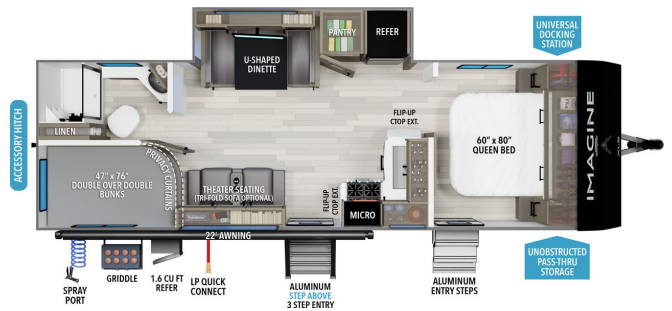

### SPECIFICATIONS

Year	2026
Manufacturer	GRAND DESIGN
Brand	IMAGINE XLS
Model	25DBE
Type	Travel Trailer
Status	New
Stock #	51920
Financing Available	✓
Warranty Available	Manufacturer
Suspension	N/A
Leveling	N/A
Exterior Length	29.8 ft.
Dry Weight	6313 lbs.
Sleeping Capacity	7 person(s)
Interior Colour	BRYNLEE TEAK
Exterior Colour	Fiberglass
Slideouts	1

### SELLING FEATURES

Specifications and Features:

- Exterior Length: 29' 9"
- Exterior Width: 8' 0"
- Exterior Height: 10' 10"
- Interior Height: 6' 6"
- Dry Weight (UWV): 6,313 lbs
- Gross Vehicle Weight Rating (GVWR): 7,995 lbs
- Hitch Weight: 656 lbs
- Fresh Water Capacity: 37 gallons
- Gray Water Capacity: 82...