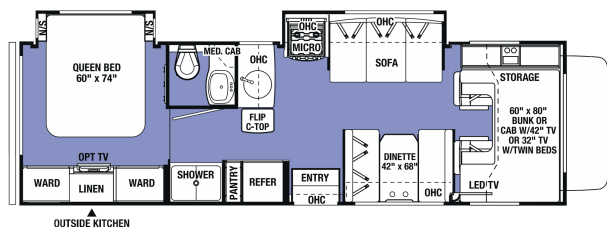

### SPECIFICATIONS

|                     |                            |
|---------------------|----------------------------|
| Year                | 2016                       |
| Manufacturer        | FOREST RIVER               |
| Brand               | SUNSEEKER                  |
| Model               | 2860DS                     |
| Type                | Motorhome                  |
| Class               | C                          |
| Fuel Type           | Gas                        |
| Status              | PreOwned                   |
| Stock #             | 7857A                      |
| Financing Available | ✓                          |
| Warranty Available  | ✓                          |
| Odometer            | 35100 kms.                 |
| VIN                 | N/A                        |
| Chassis             | FORD E-450 SUPER DUTY      |
| Engine              | N/A                        |
| Transmission        | N/A                        |
| Suspension          | N/A                        |
| Leveling            | N/A                        |
| Exterior Length     | 31.0 ft.                   |
| Dry Weight          | N/A lbs.                   |
| Sleeping Capacity   | 6 person(s)                |
| Interior Colour     | CHERRY & FLINT             |
| Exterior Colour     | STANDARD EXTERIOR GRAPHICS |
| Slideouts           | 2                          |