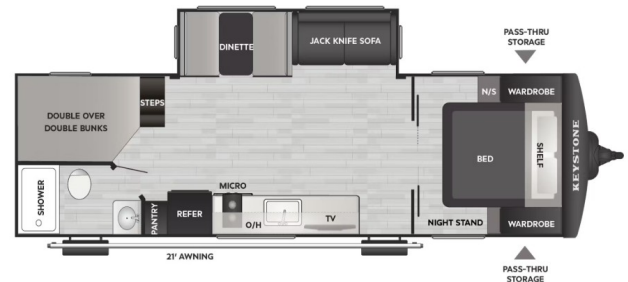

2026 KEYSTONE BULLET 26BHC

\$41,900.00

\$197 Bi-Weekly

SPECIFICATIONS

Year	2026
Manufacturer	KEYSTONE
Brand	BULLET
Model	26BHC
Type	Travel Trailer
Status	New
Stock #	431975
Financing Available	✓
Warranty Available	✓
Suspension	N/A
Leveling	N/A
Exterior Length	27.0 ft.
Dry Weight	5250 lbs.
Sleeping Capacity	10 person(s)
Interior Colour	N/A
Exterior Colour	Fiberglass
Slideouts	1

Disclaimer: Product information, pricing and photos are as accurate as possible and are subject to change without notice.

SELLING FEATURES

NEW 2026 Keystone Bullet Classic 26BHC - New style and design and double bunks!

Features:

- 3-year limited structural warranty
- 1-year limited base warranty
- Color-coded unified wiring standard
- Tuf-Lok™ thermoplastic duct joiners
- Hyper Deck™ Flooring
- 80% Tinted safety glass windows
- Fully walkable roof
- One-piece polypropylene underbelly
- Leaf Spring Straight Axles
- Tamarack Tires
- 4 - 24" stabilizer jacks
- 26" X 74" Main entrance door w/ deadbolt
- Battery disconnect
- 45 gal. fresh, 34 gal. black and 34 gal. grey
- 110 outlets
- Residential durable Beauflor® vinyl flooring
- Deluxe night shades
- Upgraded valances
- Tranquil Timber Décor
- LED lighting throughout
- 5K BTU A/C
- 30K BTU Furnace
- Girard Tankless Water Heater
- Sleeps up to 10 - front queen bed with sliding doors, two bunks, and a dinette and a couch that folds down to a bed
- Kitchen includes fridge/freezer, microwave, range, sink and storage
- Bathroom with shower, toilet and sink
- Power tongue jack
- Furnace and A/C
- Spare tire, carrier, and cover
- Includes deep cycle marine battery and propane tank
- Dry weight of only 5,250lbs