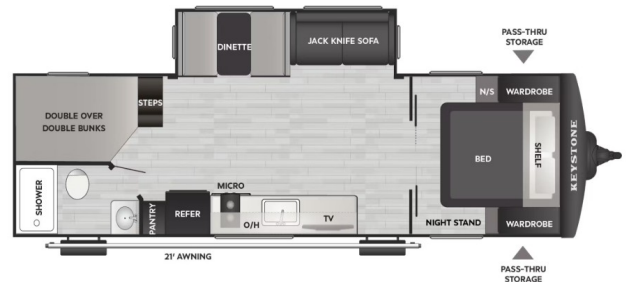

2026 KEYSTONE BULLET CLASSIC 26BHC

$41,900.00

$197 Bi-Weekly

SPECIFICATIONS

Year	2026
Manufacturer	KEYSTONE
Brand	BULLET CLASSIC
Model	26BHC
Type	Travel Trailer
Status	New
Stock #	431975
Financing Available	✓
Warranty Available	✓
Suspension	N/A
Leveling	N/A
Exterior Length	27.0 ft.
Dry Weight	5250 lbs.
Sleeping Capacity	10 person(s)
Interior Colour	N/A
Exterior Colour	Fiberglass
Slideouts	1

Disclaimer: Product information, pricing and photos are as accurate as possible and are subject to change without notice.

SELLING FEATURES

NEW 2026 Keystone Bullet Classic 26BHC - New style and design and double bunks!

Features:

- 3-year limited structural warranty
- 1-year limited base warranty
- Color-coded unified wiring standard
- Tuf-Lok™ thermoplastic duct joiners
- Hyper Deck™ Flooring
- 80% Tinted safety glass windows
- Fully walkable roof
- One-piece polypropylene underbelly
- Leaf Spring Straight Axles
- Tamarack Tires
- 4 - 24" stabilizer jacks
- 26" X 74" Main entrance door w/ deadbolt
- Battery disconnect
- 45 gal. fresh, 34 gal. black and 34 gal. grey
- 110 outlets
- Residential durable Beauflor® vinyl flooring
- Deluxe night shades
- Upgraded valances
- Tranquil Timber Décor
- LED lighting throughout
- 5K BTU A/C
- 30K BTU Furnace
- Girard Tankless Water Heater
- Sleeps up to 10 - front queen bed with sliding doors, two bunks, and a dinette and a couch that folds down to a bed
- Kitchen includes fridge/freezer, microwave, range, sink and storage
- Bathroom with shower, toilet and sink
- Power tongue jack
- Furnace and A/C
- Spare tire, carrier, and cover
- Includes deep cycle marine battery and propane tank
- Dry weight of only 5,250lbs

No hidden fees (freight, PDI, licensing, admin, or battery fee). Simply add the HST! Financing and extended warranty available.

OPTIONS & EQUIPMENT

- Pre-delivery Inspection