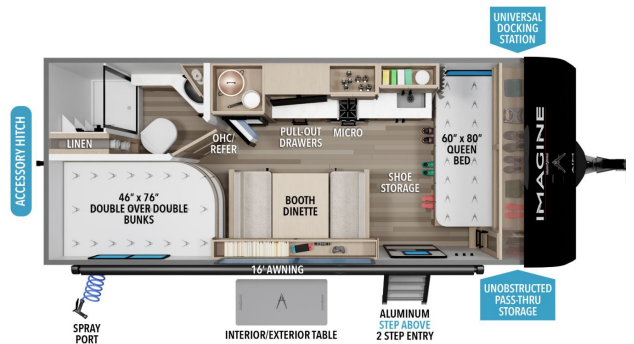

Disclaimer: Product information, pricing and photos are as accurate as possible and are subject to change without notice.