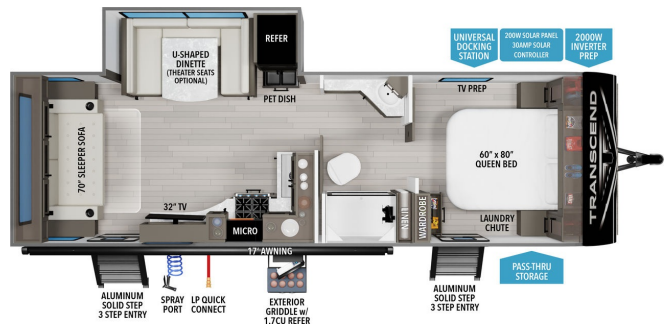

### SPECIFICATIONS

Year	2026
Manufacturer	GRAND DESIGN
Brand	TRANSCEND
Model	245RLT
Type	Travel Trailer
Status	New
Stock #	51912
Financing Available	✓
Warranty Available	Manufacturer
Suspension	N/A
Leveling	N/A
Exterior Length	.0 ft.
Dry Weight	N/A lbs.
Sleeping Capacity	N/A person(s)
Interior Colour	CASHMIRE MIDLIN
Exterior Colour	N/A
Slideouts	N/A