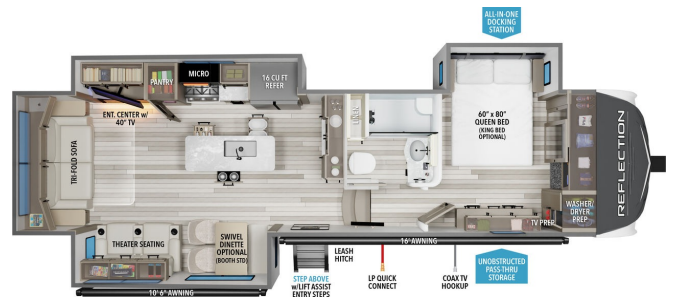

### SPECIFICATIONS

Year	2026
Manufacturer	GRAND DESIGN
Brand	REFLECTION
Model	337RLS
Type	Fifth Wheel
Status	New
Stock #	51911
Financing Available	✓
Warranty Available	Manufacturer
Suspension	N/A
Leveling	N/A
Exterior Length	35.6 ft.
Dry Weight	11200 lbs.
Sleeping Capacity	4 person(s)
Interior Colour	COLLINS
Exterior Colour	Fiberglass
Slideouts	3

### SELLING FEATURES

Specifications and Features:

- Exterior Length: 35 feet 7 inches
- Exterior Width: 8 feet
- Exterior Height: 12 feet 6 inches
- Dry Weight (UVW): 11,200 lbs
- Gross Vehicle Weight Rating (GVWR): 13,995 lbs
- Hitch Weight: 2,300 lbs
- Fresh Water Capacity: 74 gallons
- Gray Water Capacity: 87 ...