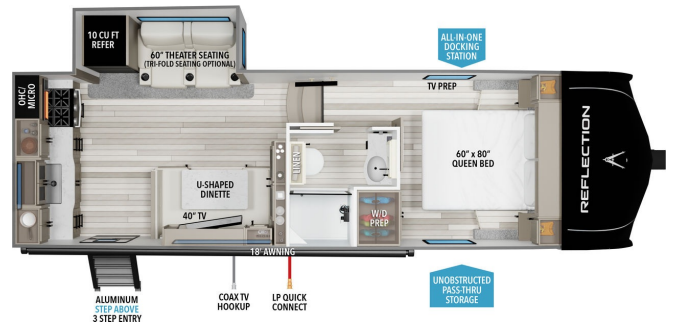

### SPECIFICATIONS

Year	2026
Manufacturer	GRAND DESIGN
Brand	REFLECTION 100
Model	22RK
Type	Fifth Wheel
Status	New
Stock #	51910
Financing Available	✓
Warranty Available	Manufacturer
Suspension	N/A
Leveling	N/A
Exterior Length	26.9 ft.
Dry Weight	7000 lbs.
Sleeping Capacity	4 person(s)
Interior Colour	COLLINS
Exterior Colour	Fiberglass
Slideouts	1

### SELLING FEATURES

Specifications and Features:

- Exterior Dimensions:
  - Length: 26 feet 11 inches
  - Width: 8 feet
  - Height: 12 feet
- Weights:
  - Dry Weight: 7,000 lbs
  - GVWR: 9,995 lbs
  - Hitch Weight: 1,130 lbs
- Capacities:
  - Fresh Water Tank: 55 gallons
  - Gray Wate...