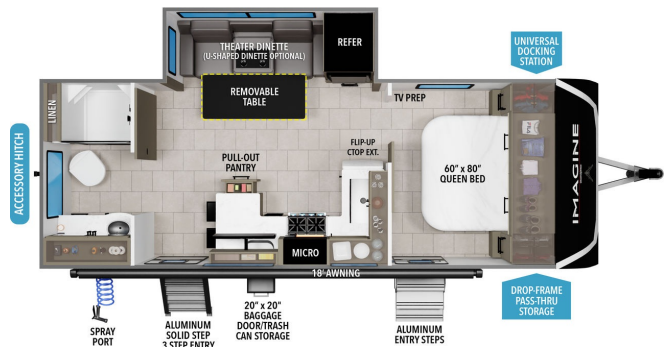

MSRP \$71,980.00

\$251 Bi-Weekly

\$0 down @ 7.99% APR for 60/240 months

(\$24,498 C.O.B.) O.A.C.

Woody's Price \$61,980.00

SPECIFICATIONS

| | |
|---------------------|----------------|
| Year | 2026 |
| Manufacturer | GRAND DESIGN |
| Brand | IMAGINE |
| Model | 2300MK |
| Type | Travel Trailer |
| Status | New |
| Stock # | 51908 |
| Financing Available | ✓ |
| Warranty Available | Manufacturer |
| Suspension | N/A |
| Leveling | N/A |
| Exterior Length | 26.5 ft. |
| Dry Weight | 6012 lbs. |
| Sleeping Capacity | 4 person(s) |
| Interior Colour | BRYNLEE TEAK |
| Exterior Colour | Fiberglass |
| Slideouts | 1 |

Disclaimer: Product information, pricing and photos are as accurate as possible and are subject to change without notice.

SELLING FEATURES

Specifications and Features:

- Exterior Width: 8 ft
- Exterior Height: 11 ft 2 in
- Interior Height: 6 ft 9 in
- Tire Size: ST225/75R15LRE
- Furnace: 30,000 BTU
- Air Conditioning: 15,000 BTU
- Refrigerator: 12V, 10 cu ft
- Cooktop Burners: 3
- Shower Size: 30" x 36"
- Number of Awnings: 1
- ...