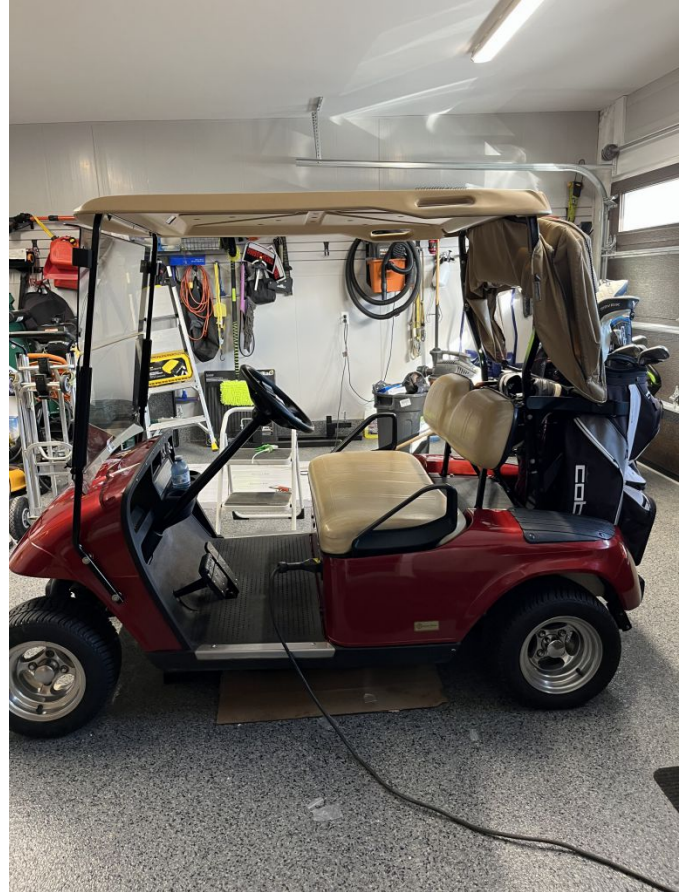

SPECIAL UNIT

\$6,995.00

Originally \$7,995

2011 EZ-GO N/A PREMIUM DRIVER

SPECIFICATIONS

Year	2011
Manufacturer	EZ-GO
Brand	N/A
Model	PREMIUM DRIVER
Type	Golf Cart
Status	PreOwned
Stock #	bell
Financing Available	✘
Warranty Available	✘
Suspension	N/A
Leveling	N/A
Exterior Length	.0 ft.
Dry Weight	N/A lbs.
Sleeping Capacity	N/A person(s)
Interior Colour	N/A
Exterior Colour	N/A
Slideouts	N/A

Disclaimer: Product information, pricing and photos are as accurate as possible and are subject to change without notice.

SELLING FEATURES

THIS UNIT IS IMMACULATE , BRAND NEW BATTERIES , ALUM RIMS , CLUB PULL DOWN COVER , RUNS LIKE BRAND NEW.

This is a must see unit, Once you see it, you will understand

Powered by focusRV