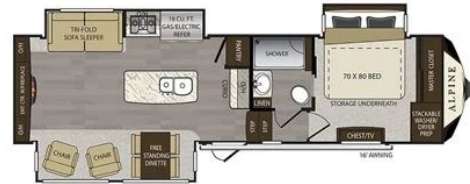

MSRP \$79,980.00

\$300 Bi-Weekly

\$0 down @ 7.99% APR for 60/156 months

(\$22,025 C.O.B.) O.A.C.

Woody's Price \$59,980.00

2019 KEYSTONE RV ALPINE 3020RE

SPECIFICATIONS

Year	2019
Manufacturer	KEYSTONE RV
Brand	ALPINE
Model	3020RE
Type	Fifth Wheel
Status	PreOwned
Stock #	51115
Financing Available	✓
Warranty Available	For Purchase
Suspension	N/A
Leveling	N/A
Exterior Length	34.2 ft.
Dry Weight	11652 lbs.
Sleeping Capacity	4 person(s)
Interior Colour	N/A
Exterior Colour	Fiberglass
Slideouts	3

Disclaimer: Product information, pricing and photos are as accurate as possible and are subject to change without notice.

SELLING FEATURES

Specifications and Features:

- Length: 34.17 ft. (410 in.)
- Width: 8 ft. (96 in.)
- Height: 13.33 ft. (160 in.)
- Dry Weight: 11,652 lbs.
- Payload Capacity: 3,348 lbs.
- GVWR: 15,000 lbs.
- Hitch Weight: 2,445 lbs.
- Fresh Water Tank Capacity: 66.0 gal.
- Gray Water Tank Capacity: 83.0 gal....