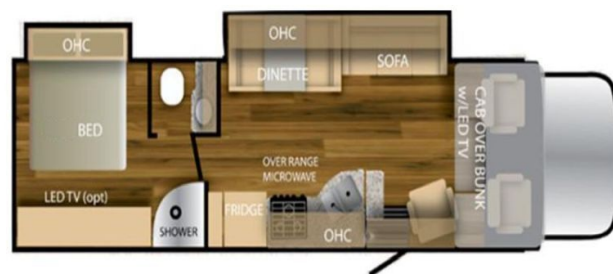

SICARD RV

sales.leads.focusrv@sicardrv.com 1-800-688-2210
7526 Regional Road 20, West Lincoln, ON L0R 2A0
Local 1-905-957-3344 | www.sicardrv.com

2018 NEXUS PHANTOM 32SC

SPECIFICATIONS

Year	2018
Manufacturer	NEXUS
Brand	PHANTOM
Model	32SC
Type	Motorhome
Class	C
Fuel Type	DIESEL
Status	PreOwned
Stock #	24767
Financing Available	✘
Warranty Available	✘
Odometer	44922 kms.
VIN	1HTJSSKK3HH732213
Chassis	N/A
Engine	N/A
Transmission	N/A
Suspension	N/A
Leveling	N/A
Exterior Length	32.5 ft.
Dry Weight	N/A lbs.
Sleeping Capacity	N/A person(s)
Interior Colour	Gray
Exterior Colour	White
Slideouts	N/A

Disclaimer: Product information, pricing and photos are as accurate as possible and are subject to change without notice.

SELLING FEATURES

Introducing the 2018 Phantom 32SC, from Nexus. The Phantom 32SC contains everything you will need to make traveling effortless and straightforward. This C class motorhome sleeps up to 8 people. The Phantom 32SC is powered by a 300HP diesel engine with a 6 speed Allison transmission. Inside the Ph...

OPTIONS & EQUIPMENT

- EXTERIOR ENTERTAINMENT CENTER
- SLIDEOUT AWNINGS
- BUNK OVER FRONT CAB
- FOUR SEAT BENCH DINETTE
- JACK-KNIFE SOFA
- 3-BURNER STOVE TOP
- MICROWAVE
- 6 KW GENERATOR

Powered by focusRV