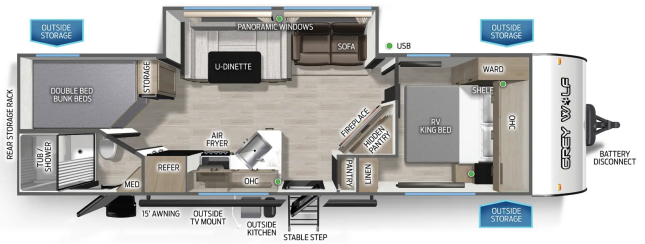

SPECIAL UNIT

\$43,995.00

Originally \$47,995

2026 FOREST RIVER CHEROKEE GREY WOLF 26KF

SPECIFICATIONS

Year	2026
Manufacturer	FOREST RIVER
Brand	CHEROKEE GREY WOLF
Model	26KF
Type	Travel Trailer
Status	New
Stock #	26 KF
Financing Available	✘
Warranty Available	✘
Suspension	N/A
Leveling	N/A
Exterior Length	32.8 ft.
Dry Weight	6583 lbs.
Sleeping Capacity	9 person(s)
Interior Colour	N/A
Exterior Colour	N/A
Slideouts	1

Disclaimer: Product information, pricing and photos are as accurate as possible and are subject to change without notice.

SELLING FEATURES

Specifications and Features:

- Exterior Height: 10' 5"
- Exterior Width: 8'
- Cargo Carrying Capacity: 1,247 lbs
- Awning Size: 15'
- Refrigerator: 12V High Efficiency Residential, 10 cu ft
- Water Heater: Tankless
- Air Conditioner: 15,000 BTU ducted
- Furnace: 20,000 BTU LP Gas Forced Air
- ...

OPTIONS & EQUIPMENT

- Juice Pack: 200W Solar Panel with 30AMP Controller
- Outdoor Kitchen
- Cherokee Back Up Camera System
- RV King Bed
- Air Fryer Microwave
- Dual Entry
- Limited Package: Includes 12V High Efficiency 10 Cubic Foot Residential-Style Refrigerator with Travel Lock Chef Select Black Stainless Steel Kitchen Suite Package Glass Rinsing Fixture Super Kitchen Seamless Countertops Matte Black Heavy Duty Spring Assisted Kitchen Faucet Sprayer Residential Work Station Farm Style Black Stainless Steel Sink Electric Fireplace Premium Bedding and Comforter Upgraded Sofa with Bolster Arm Rests 15 000 BTU Supersized Central Air Conditioning Unit 20 000 BTU LP Gas Forced Air Furnace USB-C Charging Stations Full Hybrid Tub with Shower Surround LED Interior Lights Pleated Shades RV King Bed