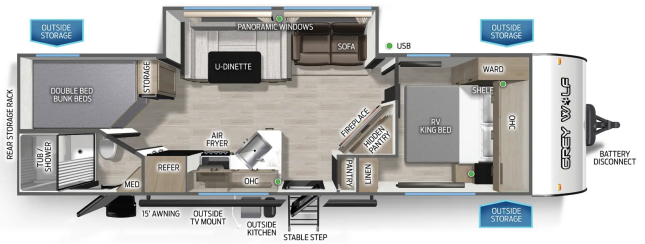

SPECIAL UNIT

\$43,995.00

Originally \$47,995

2026 FOREST RIVER CHEROKEE GREY WOLF 26KF

SPECIFICATIONS

Year	2026
Manufacturer	FOREST RIVER
Brand	CHEROKEE GREY WOLF
Model	26KF
Type	Travel Trailer
Status	New
Stock #	P3304
Financing Available	✘
Warranty Available	✘
Suspension	N/A
Leveling	N/A
Exterior Length	32.8 ft.
Dry Weight	6583 lbs.
Sleeping Capacity	9 person(s)
Interior Colour	N/A
Exterior Colour	N/A
Slideouts	1

Disclaimer: Product information, pricing and photos are as accurate as possible and are subject to change without notice.

SELLING FEATURES

Specifications and Features:

- Exterior Height: 10' 5"
- Exterior Width: 8'
- Cargo Carrying Capacity: 1,247 lbs
- Awning Size: 15'
- Refrigerator: 12V High Efficiency Residential, 10 cu ft
- Water Heater: Tankless
- Air Conditioner: 15,000 BTU ducted
- Furnace: 20,000 BTU LP Gas Forced Air
- ...

OPTIONS & EQUIPMENT

- Juice Pack: 200W Solar Panel with 30AMP Controller
- Outdoor Kitchen
- Cherokee Back Up Camera System
- RV King Bed
- Air Fryer Microwave
- Dual Entry
- Limited Package: Includes 12V High Efficiency 10 Cubic Foot Residential-Style Refrigerator with Travel Lock Chef Select Black Stainless Steel Kitchen Suite Package Glass Rinsing Fixture Super Kitchen Seamless Countertops Matte Black Heavy Duty Spring Assisted Kitchen Faucet Sprayer Residential Work Station Farm Style Black Stainless Steel Sink Electric Fireplace Premium Bedding and Comforter Upgraded Sofa with Bolster Arm Rests 15 000 BTU Supersized Central Air Conditioning Unit 20 000 BTU LP Gas Forced Air Furnace USB-C Charging Stations Full Hybrid Tub with Shower Surround LED Interior Lights Pleated Shades RV King Bed