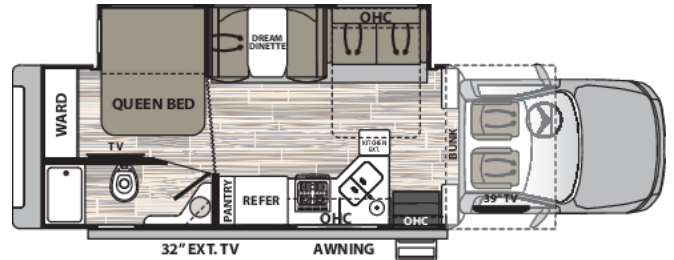

CONSIGNMENT UNIT

\$199,900.00

Originally \$199,900.00

2020 DYNAMAX ISATA 5 30 FW

SPECIFICATIONS

Year	2020
Manufacturer	DYNAMAX
Brand	ISATA 5
Model	30 FW
Type	Motorhome
Class	C
Fuel Type	Diesel
Status	PreOwned
Stock #	7394
Financing Available	✓
Warranty Available	✓
Odometer	43735 kms.
VIN	N/A
Chassis	N/A
Engine	N/A
Transmission	AUTO
Suspension	N/A
Leveling	Automatic
Exterior Length	32.1 ft.
Dry Weight	N/A lbs.
Sleeping Capacity	N/A person(s)
Interior Colour	N/A
Exterior Colour	N/A
Slideouts	1