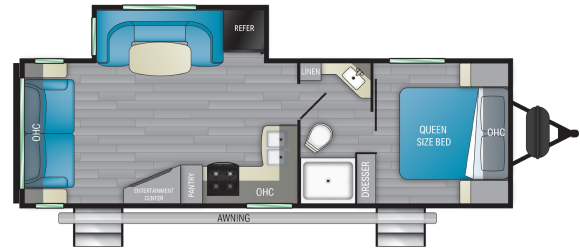

CONSIGNMENT UNIT

\$27,900.00

Originally \$36,900

2022 HEARTLAND SUNDANCE 268RL

SPECIFICATIONS

Year	2022
Manufacturer	HEARTLAND
Brand	SUNDANCE
Model	268RL
Type	Travel Trailer
Status	PreOwned
Stock #	C7895
Financing Available	✓
Warranty Available	✓
Suspension	N/A
Leveling	Electric
Exterior Length	26.0 ft.
Dry Weight	5800 lbs.
Sleeping Capacity	4 person(s)
Interior Colour	N/A
Exterior Colour	N/A
Slideouts	1