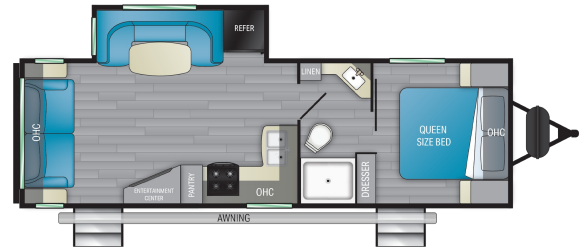

CONSIGNMENT UNIT

\$36,900.00

2022 HEARTLAND SUNDANCE 268RL

SPECIFICATIONS

Year	2022
Manufacturer	HEARTLAND
Brand	SUNDANCE
Model	268RL
Type	Travel Trailer
Status	PreOwned
Stock #	C7895
Financing Available	✓
Warranty Available	✓
Suspension	N/A
Leveling	Electric
Exterior Length	26.0 ft.
Dry Weight	5800 lbs.
Sleeping Capacity	4 person(s)
Interior Colour	N/A
Exterior Colour	N/A
Slideouts	1