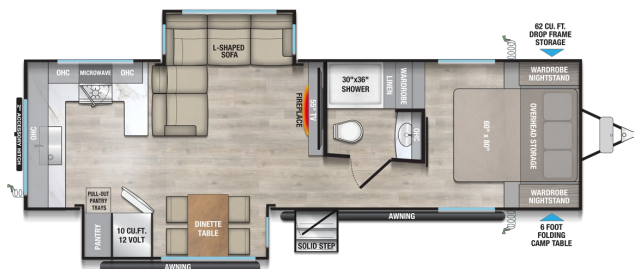

2026 ALLIANCE RV DELTA 284RK

SPECIFICATIONS

Year	2026
Manufacturer	ALLIANCE RV
Brand	DELTA
Model	284RK
Type	Travel Trailer
Status	New
Stock #	8085
Financing Available	✓
Warranty Available	✓
Suspension	Springs
Leveling	Manual
Exterior Length	32.0 ft.
Dry Weight	N/A lbs.
Sleeping Capacity	4 person(s)
Interior Colour	HARMONY LINEN
Exterior Colour	STANDARD EXTERIOR GRAPHICS
Slideouts	2