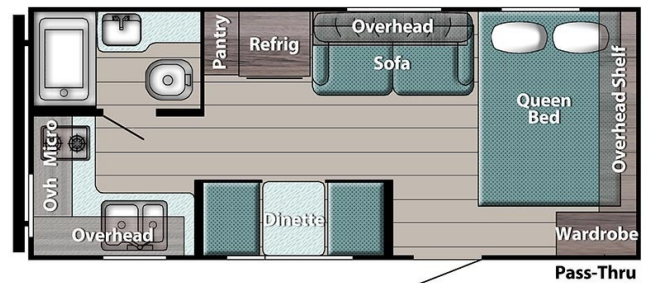

SPECIAL UNIT

2024 GULFSTREAM Trailmaster 199RK

SPECIFICATIONS

Year	2024
Manufacturer	GULFSTREAM
Brand	Trailmaster
Model	199RK
Type	Travel Trailer
Status	PreOwned
Stock #	19209
Financing Available	✓
Warranty Available	✓
Suspension	N/A
Leveling	N/A
Exterior Length	22.2 ft.
Dry Weight	3520 lbs.
Sleeping Capacity	4 person(s)
Interior Colour	N/A
Exterior Colour	N/A
Slideouts	N/A

Disclaimer: Product information, pricing and photos are as accurate as possible and are subject to change without notice.

SELLING FEATURES

Key Specifications

- Length 22'2"
- Width 8'
- Exterior Height 10'8"
- Interior Height 6'8"