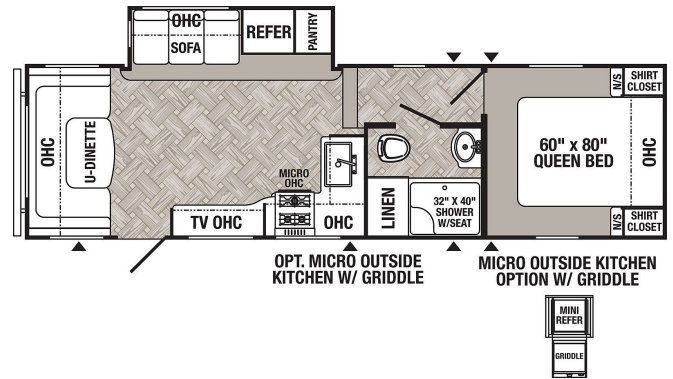

### SPECIFICATIONS

Year	2023
Manufacturer	PALOMINO
Brand	PUMA
Model	265RD
Type	Fifth Wheel
Status	PreOwned
Stock #	8772
Financing Available	✓
Warranty Available	✓
Suspension	N/A
Leveling	N/A
Exterior Length	30.5 ft.
Dry Weight	7235 lbs.
Sleeping Capacity	N/A person(s)
Interior Colour	N/A
Exterior Colour	N/A
Slideouts	N/A

### SELLING FEATURES

The 2023 Palomino Puma 265RDS Fifth Wheel is a great option for couples or small families looking for a comfortable and affordable fifth wheel with a spacious rear living layout. At just over 30 feet in length, this rear dinette floorplan delivers a roomy interior without feeling oversized at the...