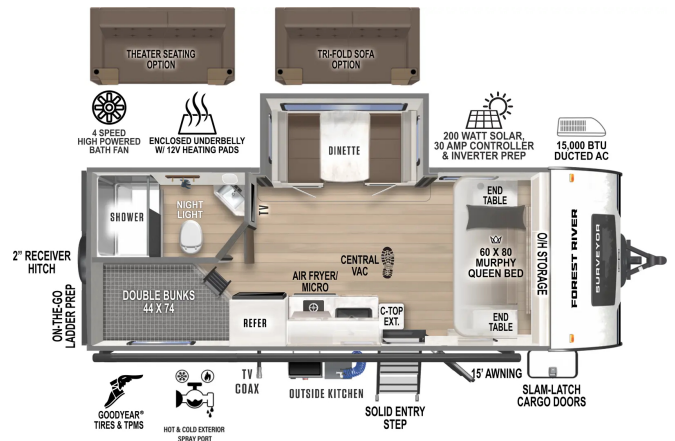

2026 FOREST RIVER SURVEYOR LEGEND 19MDBLE

\$30,992.00

Originally \$47,985.00

SPECIFICATIONS

Year	2026
Manufacturer	FOREST RIVER
Brand	SURVEYOR LEGEND
Model	19MDBLE
Type	Travel Trailer
Status	New
Stock #	TV479379
Financing Available	✓
Warranty Available	✓
Suspension	N/A
Leveling	N/A
Exterior Length	23.5 ft.
Dry Weight	4100 lbs.
Sleeping Capacity	N/A person(s)
Interior Colour	N/A
Exterior Colour	N/A
Slideouts	N/A

Disclaimer: Product information, pricing and photos are as accurate as possible and are subject to change without notice.

SELLING FEATURES

Explore the 2026 Surveyor Legend 19MDBLE—a lightweight travel trailer featuring a modern design, spacious rear bath, Murphy bed versatility, and premium construction built for comfortable camping and easy towing. Extended Season Ready

- 2" Aluminum Framed Floor w/ Block Foam Insulation
- Sealed...

OPTIONS & EQUIPMENT

- Theater Seating IPO Booth Dinette (19BH 19RB 19MDB 202 252 260)
- Trifold Sofa IPO Booth Dinette (19BH 19RB 19MDB)

Powered by focusRV