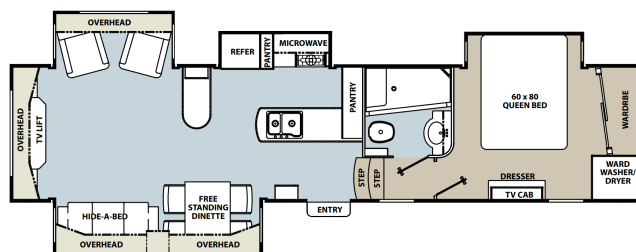

2012 COACHMEN BROOKSTONE RUBY 359LS

\$22,900.00

\$220 Bi-Weekly

SPECIFICATIONS

Year	2012
Manufacturer	COACHMEN
Brand	BROOKSTONE RUBY
Model	359LS
Type	Fifth Wheel
Status	PreOwned
Stock #	7600A
Financing Available	✓
Warranty Available	✓
Suspension	Springs
Leveling	Electric
Exterior Length	37.0 ft.
Dry Weight	N/A lbs.
Sleeping Capacity	4 person(s)
Interior Colour	HICKORY
Exterior Colour	STANDARD EXTERIOR GRAPHICS
Slideouts	4

Disclaimer: Product information, pricing and photos are as accurate as possible and are subject to change without notice.

SELLING FEATURES

- 1 Piece Fiberglass Front Cap
- Power Patio Awning
- Mirror Tinted Windows Throughout
- Large Pass-Thru Basement Compartment
- Outdoor Speakers
- Rear Ladder
- Spacious Quad-Slide Layout
- Free Standing Dinette
- Sleeper Sofa
- Couples Swivel Rockers
- Electric Fireplace
- Power Lift TV
- Small...