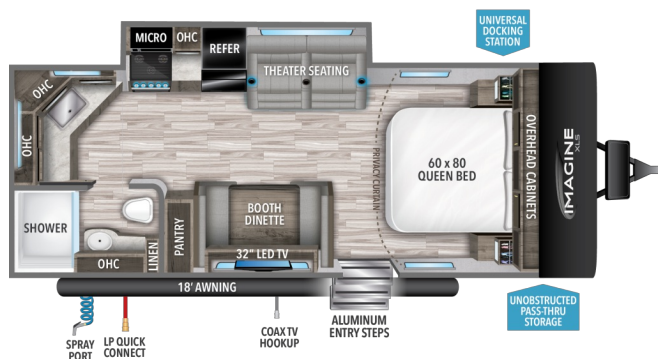

2022 GRAND DESIGN IMAGINE XLS 22MLE

\$32,900.00

\$172 Bi-Weekly

SPECIFICATIONS

Year	2022
Manufacturer	GRAND DESIGN
Brand	IMAGINE XLS
Model	22MLE
Type	Travel Trailer
Status	PreOwned
Stock #	8042A
Financing Available	✓
Warranty Available	✓
Suspension	Springs
Leveling	Manual
Exterior Length	26.0 ft.
Dry Weight	N/A lbs.
Sleeping Capacity	4 person(s)
Interior Colour	HEARTSTONE
Exterior Colour	STANDARD EXTERIOR GRAPHICS
Slideouts	1

Disclaimer: Product information, pricing and photos are as accurate as possible and are subject to change without notice.

SELLING FEATURES

- Power Patio Awning
- Light Weight Aluminum Folding Steps
- Pass-Thru Front Storage Compartment
- Power Tongue Jack
- Outside Speakers
- Rear Mounted Spare Tire
- Rear Ladder
- Rooftop Solar Equipped
- Shoe Storage Cubby
- Booth Style Sleeper Dinette
- Theatre Seating
- Undermount Stainless Sin...