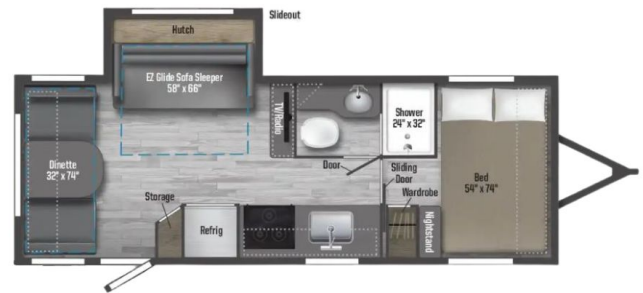

\$27,995.00

2021 WINNEBAGO MICRO MINNIE 2225RL

SPECIFICATIONS

Year	2021
Manufacturer	WINNEBAGO
Brand	MICRO MINNIE
Model	2225RL
Type	Travel Trailer
Status	PreOwned
Stock #	U880
Financing Available	✘
Warranty Available	✘
Suspension	N/A
Leveling	N/A
Exterior Length	25.7 ft.
Dry Weight	4540 lbs.
Sleeping Capacity	5 person(s)
Interior Colour	N/A
Exterior Colour	N/A
Slideouts	1

Disclaimer: Product information, pricing and photos are as accurate as possible and are subject to change without notice.

SELLING FEATURES

The 2021 Winnebago Micro Minnie 2225RL is a lightweight travel trailer that combines easy towing with a spacious and comfortable rear living layout. At just over 25 feet long and approximately 4,600 lbs dry weight, this trailer is ideal for couples or small families looking for a trailer that...