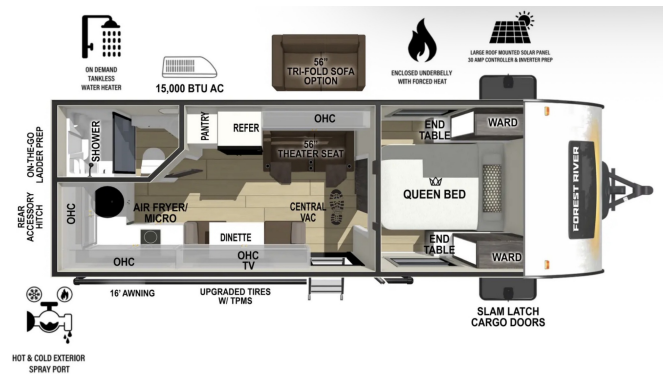

## 2025 FOREST RIVER R-POD RP205

### SPECIFICATIONS

Year	2025
Manufacturer	FOREST RIVER
Brand	R-POD
Model	RP205
Type	Travel Trailer
Status	PreOwned
Stock #	I1234
Financing Available	✘
Warranty Available	✘
Suspension	N/A
Leveling	N/A
Exterior Length	25.0 ft.
Dry Weight	4643 lbs.
Sleeping Capacity	N/A person(s)
Interior Colour	N/A
Exterior Colour	N/A
Slideouts	N/A

### SELLING FEATURES

The 2025 Forest River R-Pod RP-205 is a lightweight, modern travel trailer that delivers impressive comfort and functionality in a compact, easy-to-tow package. With its smart no-slide layout, upgraded amenities, and sleek aerodynamic design, the RP-205 is ideal for couples or small families look...