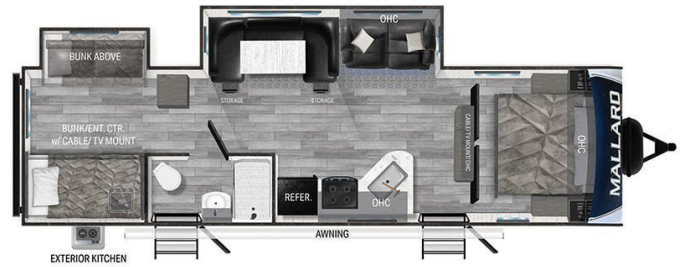

\$31,995.00

2022 HEARTLAND MALLARD M32

SPECIFICATIONS

Year	2022
Manufacturer	HEARTLAND
Brand	MALLARD
Model	M32
Type	Travel Trailer
Status	PreOwned
Stock #	12
Financing Available	✘
Warranty Available	✘
Suspension	N/A
Leveling	N/A
Exterior Length	34.9 ft.
Dry Weight	6926 lbs.
Sleeping Capacity	N/A person(s)
Interior Colour	N/A
Exterior Colour	N/A
Slideouts	N/A

Disclaimer: Product information, pricing and photos are as accurate as possible and are subject to change without notice.

SELLING FEATURES

2022 Mallard M32 Bunkhouse

COMING SOON

Powered by focusRV