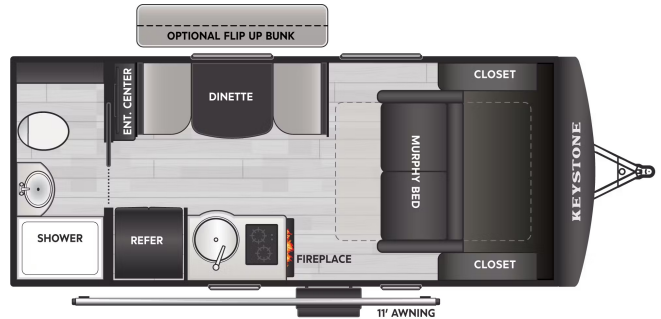

SPECIAL UNIT

\$36,900.00

Originally ~~\$39,900~~

\$174 Bi-Weekly

2026 KEYSTONE SPROUT 15RB

SPECIFICATIONS

Year	2026
Manufacturer	KEYSTONE
Brand	SPROUT
Model	15RB
Type	Travel Trailer
Status	New
Stock #	470079
Financing Available	✓
Warranty Available	✓
Suspension	N/A
Leveling	N/A
Exterior Length	17.0 ft.
Dry Weight	3540 lbs.
Sleeping Capacity	3 person(s)
Interior Colour	N/A
Exterior Colour	N/A
Slideouts	N/A

Disclaimer: Product information, pricing and photos are as accurate as possible and are subject to change without notice.

SELLING FEATURES

Lightweight & Easy to Tow!

- SUV and small truck friendly
- Flexible Sleeping Space
- Convertible dinette bed
- Open layout maximizes usable space
- Full rear bathroom design
- Toilet + shower in a private space
- 2-burner cooktop
- 11 Cu Ft Refrigerator
- Sink with cover for added prep space
- Smart storage for essentials
- 300W Solar
- USB charging ports + standard outlets
- LED lighting throughout
- Roof-mounted A/C
- Furnace for cooler temps
- Large pass-through exterior storage compartment
- Clever built-in storage throughout
- Durable aluminum construction with automotive exterior finish
- Modern, clean interior design
- Easy setup for quick getaways