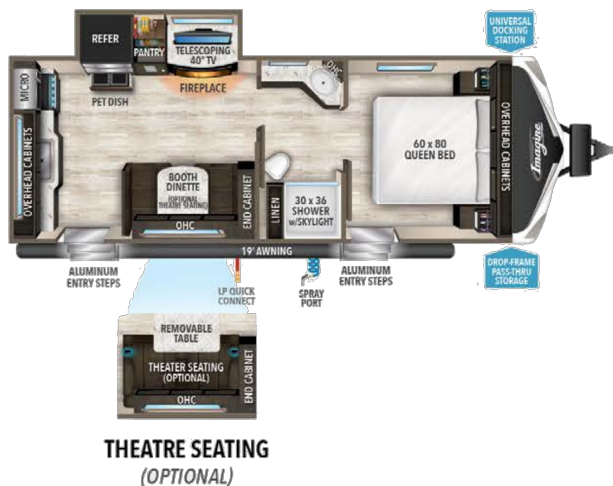

2018 GRAND DESIGN IMAGINE 2250RK - Handy Person Special!

\$9,900.00

\$62 Bi-Weekly

SPECIFICATIONS

Year	2018
Manufacturer	GRAND DESIGN
Brand	IMAGINE
Model	2250RK - Handy Person Special!
Type	Travel Trailer
Status	PreOwned
Stock #	8083P
Financing Available	✓
Warranty Available	✗
Suspension	Springs
Leveling	Manual
Exterior Length	27.0 ft.
Dry Weight	N/A lbs.
Sleeping Capacity	2 person(s)
Interior Colour	CAPPUCCINO
Exterior Colour	STANDARD EXTERIOR GRAPHICS
Slideouts	1

Disclaimer: Product information, pricing and photos are as accurate as possible and are subject to change without notice.

SELLING FEATURES

UNIT BEING SOLD IN AS-IS CONDITION

- Tons of Potential for the Right Handy Person!
- 1 Piece Fiberglass Front Cap
- Pass-Thru Front Storage Compartment
- Power Tongue Jack
- Outside Speakers
- Power Awning
- Rear Ladder
- Rear Mounted Spare Tire
- Rear Vision Camera
- Light Weight Aluminum Fo...