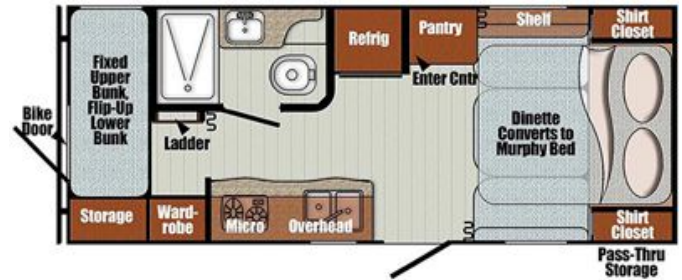

\$12,995.00

2018 GULF STREAM VISTA CRUISER 19BFD

SPECIFICATIONS

Year	2018
Manufacturer	GULF STREAM
Brand	VISTA CRUISER
Model	19BFD
Type	Travel Trailer
Status	PreOwned
Stock #	12
Financing Available	✘
Warranty Available	✘
Suspension	N/A
Leveling	N/A
Exterior Length	23.2 ft.
Dry Weight	3410 lbs.
Sleeping Capacity	N/A person(s)
Interior Colour	N/A
Exterior Colour	N/A
Slideouts	N/A