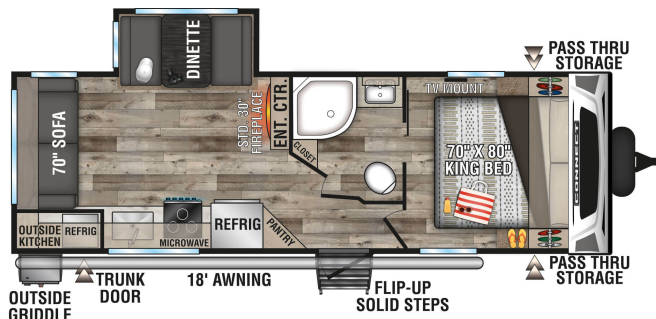

### SPECIFICATIONS

Year	2021
Manufacturer	K-Z INC.
Brand	CONNECT
Model	C241RLK
Type	Travel Trailer
Status	PreOwned
Stock #	7949B
Financing Available	✓
Warranty Available	✓
Suspension	Springs
Leveling	Manual
Exterior Length	29.0 ft.
Dry Weight	N/A lbs.
Sleeping Capacity	6 person(s)
Interior Colour	ASHWOOD
Exterior Colour	STANDARD EXTERIOR GRAPHICS
Slideouts	1

### SELLING FEATURES

- Power Patio Awning
- PassThrough Front Storage Compartment
- Power Tongue Jack
- Deep Tint Windows Throughout
- Flip-Down Solid Entry Step
- Dog Leash/ Bottle Opener at Entry
- Exterior Shower
- Rear Ladder
- Rear Mounted Spare Tire
- Pre-Wired for Rear Vision Camera
- Outdoor Kitchen with Min...