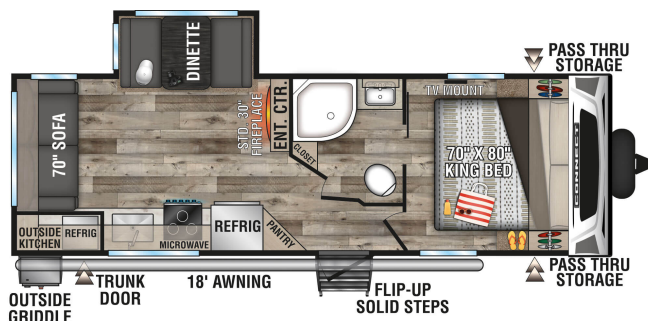

2021 K-Z INC. CONNECT C241RLK

\$24,900.00

\$134 Bi-Weekly

SPECIFICATIONS

Year	2021
Manufacturer	K-Z INC.
Brand	CONNECT
Model	C241RLK
Type	Travel Trailer
Status	PreOwned
Stock #	7949B
Financing Available	✓
Warranty Available	✓
Suspension	Springs
Leveling	Manual
Exterior Length	29.0 ft.
Dry Weight	N/A lbs.
Sleeping Capacity	6 person(s)
Interior Colour	ASHWOOD
Exterior Colour	STANDARD EXTERIOR GRAPHICS
Slideouts	1

Disclaimer: Product information, pricing and photos are as accurate as possible and are subject to change without notice.

SELLING FEATURES

- Power Patio Awning
- PassThrough Front Storage Compartment
- Power Tongue Jack
- Deep Tint Windows Throughout
- Flip-Down Solid Entry Step
- Dog Leash/ Bottle Opener at Entry
- Exterior Shower
- Rear Ladder
- Rear Mounted Spare Tire
- Pre-Wired for Rear Vision Camera
- Outdoor Kitchen with Min...