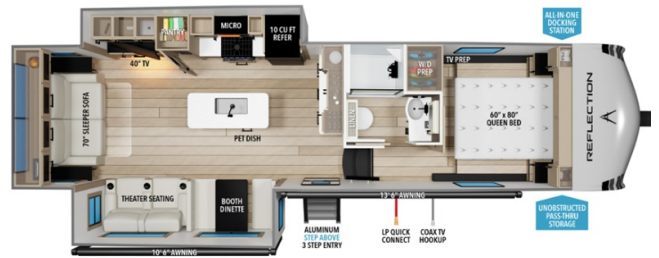

2027 GRAND DESIGN REFLECTION 100 29RL

MSRP \$96,980.00

\$340 Bi-Weekly

\$0 down @ 7.99% APR for 60/240 months
(\$33,194 C.O.B.) O.A.C.

Woody's Price \$83,980.00

SPECIFICATIONS

Year	2027
Manufacturer	GRAND DESIGN
Brand	REFLECTION 100
Model	29RL
Type	Fifth Wheel
Status	New
Stock #	51862
Financing Available	✓
Warranty Available	Manufacturer
Suspension	N/A
Leveling	N/A
Exterior Length	.0 ft.
Dry Weight	N/A lbs.
Sleeping Capacity	N/A person(s)
Interior Colour	N/A
Exterior Colour	N/A
Slideouts	N/A

29RL

Disclaimer: Product information, pricing and photos are as accurate as possible and are subject to change without notice.

OPTIONS & EQUIPMENT

- COLLINS
- PEACE OF MIND PACKAGE
- ULTIMATE POWER PACKAGE
- DEP SEASON PROTECTION PACKAGE
- SOLAR PACKAGE
- GOODYEAR TIRES
- ABS AXLE ASSEMBLY W/SWAY CONTROL
- INTERNET READY (ROUTER PREP & STARLINK PREP)
- SAFE RIDE RV ROADSIDE ASSISTANCE
- 2ND AWNING
- SWQIVEL DINETTE W/2 CHAIR & STORAGE OTTOMAN
- 8K DUCTED 2ND AC
- RIVA SEAL
- DEALER DISCOUNT