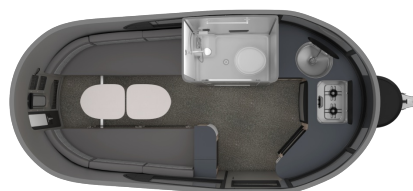

2022 AIRSTREAM AIRSTREAM BASECAMP 16

SPECIFICATIONS

Year	2022
Manufacturer	AIRSTREAM
Brand	AIRSTREAM
Model	BASECAMP 16
Type	Travel Trailer
Status	PreOwned
Stock #	C8081
Financing Available	✓
Warranty Available	✓
Suspension	Torflex
Leveling	Manual
Exterior Length	16.0 ft.
Dry Weight	N/A lbs.
Sleeping Capacity	2 person(s)
Interior Colour	RED ROCK
Exterior Colour	ALUMINUM
Slideouts	N/A

Disclaimer: Product information, pricing and photos are as accurate as possible and are subject to change without notice.

SELLING FEATURES

- Super Easy to Tow!
- Upgraded Michelin Tires
- Deep Tint Windows
- Exterior Shower Pass-Thru Door
- Rear Cargo Door with Screen
- Rooftop Air Conditioner
- Full Size Spare Tire Mounted Underneath
- Rear Lounge Fold out to Full Size Bed
- 2 Pedestal Style Table Tops (Stored in Pictures)
- Locka...