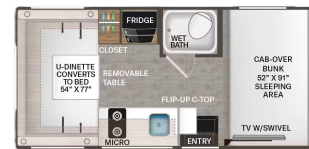

\$114,900.00

Originally \$143,782.00

SPECIFICATIONS

Year	2027
Manufacturer	THOR MOTOR COACH
Brand	Four Winds
Model	ESPEC 19Z
Type	Motorhome
Class	C
Fuel Type	Gas
Status	New
Stock #	Four Winds 2647
Financing Available	✓
Warranty Available	✓
Odometer	0 kms.
VIN	N/A
Chassis	Ford E350
Engine	N/A
Transmission	AUTO
Suspension	N/A
Leveling	N/A
Exterior Length	20.5 ft.
Dry Weight	N/A lbs.
Sleeping Capacity	N/A person(s)
Interior Colour	N/A
Exterior Colour	White
Slideouts	N/A