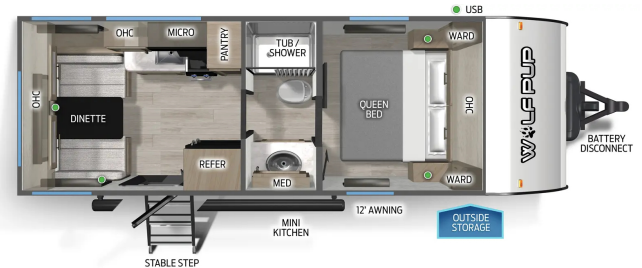

2026 FOREST RIVER CHEROKEE WOLF PUP 16CM

SPECIFICATIONS

Year	2026
Manufacturer	FOREST RIVER
Brand	CHEROKEE WOLF PUP
Model	16CM
Type	Travel Trailer
Status	New
Stock #	P3271
Financing Available	✘
Warranty Available	✘
Suspension	N/A
Leveling	N/A
Exterior Length	23.8 ft.
Dry Weight	3820 lbs.
Sleeping Capacity	3 person(s)
Interior Colour	N/A
Exterior Colour	N/A
Slideouts	N/A

Disclaimer: Product information, pricing and photos are as accurate as possible and are subject to change without notice.

SELLING FEATURES

Specifications and Features:

- Exterior Length: 23' 10"
- Exterior Width: 7' 6"
- Exterior Height: 10' 8"
- Dry Weight (UWV): 3,820 lbs
- Gross Vehicle Weight Rating (GVWR): 5,526 lbs
- Hitch Weight: 426 lbs
- Cargo Carrying Capacity (CCC): 1,706 lbs
- Fresh Water Capacity: 26 gallons
- Gray ...