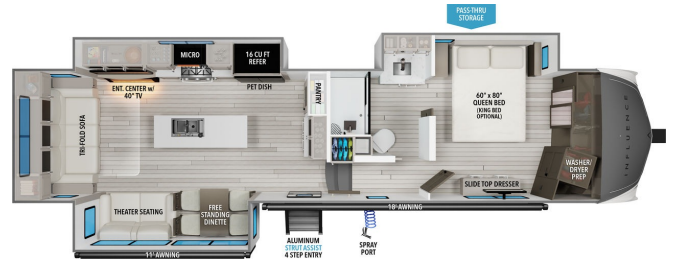

**CONSIGNMENT UNIT**

**\$96,900.00**

Originally \$96,900.00

**2024 GRAND DESIGN INFLUENCE 3503**

**SPECIFICATIONS**

Year	2024
Manufacturer	GRAND DESIGN
Brand	INFLUENCE
Model	3503
Type	Fifth Wheel
Status	PreOwned
Stock #	7390
Financing Available	✓
Warranty Available	✓
Suspension	N/A
Leveling	N/A
Exterior Length	.0 ft.
Dry Weight	N/A lbs.
Sleeping Capacity	N/A person(s)
Interior Colour	N/A
Exterior Colour	N/A
Slideouts	N/A