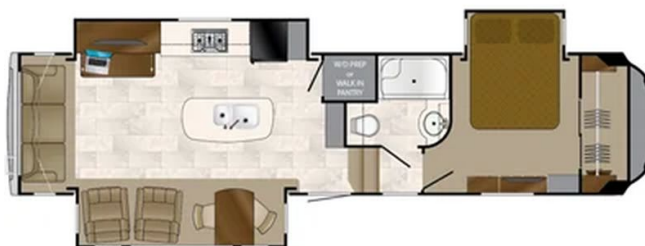

\$296 Bi-Weekly

SPECIFICATIONS

Year	2018
Manufacturer	HEARTLAND
Brand	BIG HORN
Model	3160EL
Type	Fifth Wheel
Status	PreOwned
Stock #	24744
Financing Available	✘
Warranty Available	✘
Suspension	N/A
Leveling	N/A
Exterior Length	35.9 ft.
Dry Weight	12504 lbs.
Sleeping Capacity	4 person(s)
Interior Colour	Brown
Exterior Colour	Brown
Slideouts	3

Disclaimer: Product information, pricing and photos are as accurate as possible and are subject to change without notice.

SELLING FEATURES

Introducing the 2018 Big Horn 3160EL, from Heartland. The Big Horn 3160EL contains everything you will need to make traveling effortless and straightforward. This fifth wheel sleeps up to 4 people. Inside the Big Horn 3160EL, you will find a tri-fold sofa that converts into a bed providing additi...

OPTIONS & EQUIPMENT

- ROOF LADDER
- KITCHEN ISLAND WITH SINK
- 3-BURNER STOVE TOP
- CONVECTION MICROWAVE
- OVEN
- FIREPLACE
- THEATER SEAT SOFA
- TABLE AND CHAIRS DINETTE
- TOUCH SCREEN CONTROL PANEL
- TV (BEDROOM)