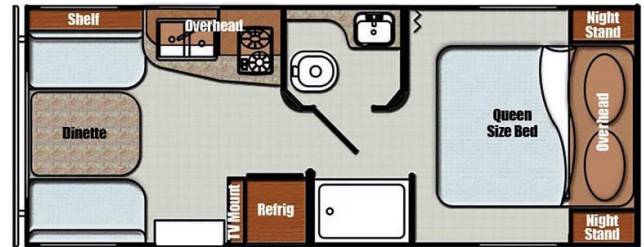

2020 GULFSTREAM VINTAGE CRUISER 19ERD

SPECIFICATIONS

Year	2020
Manufacturer	GULFSTREAM
Brand	VINTAGE CRUISER
Model	19ERD
Type	Travel Trailer
Status	PreOwned
Stock #	U890
Financing Available	✓
Warranty Available	✓
Suspension	N/A
Leveling	N/A
Exterior Length	23.1 ft.
Dry Weight	3090 lbs.
Sleeping Capacity	3 person(s)
Interior Colour	N/A
Exterior Colour	N/A
Slideouts	N/A

Disclaimer: Product information, pricing and photos are as accurate as possible and are subject to change without notice.

SELLING FEATURES

Interior & Floor Plan

The 19ERD (Rear Dinette) layout is popular for its efficient use of space without needing a slideout:

- **Sleeping:** It features a 60" x 74" walkaround queen bed in the front master bedroom and a convertible dinette in the rear, sleeping up to 3-4 people.
- **Dining:** A rear ...

Powered by focusRV