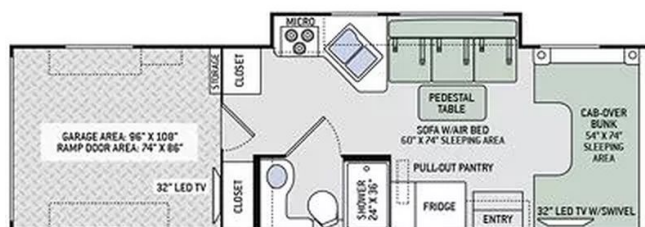

SICARD RV

sales.leads.focusrv@sicardrv.com 1-800-688-2210
7526 Regional Road 20, West Lincoln, ON L0R 2A0
Local 1-905-957-3344 | www.sicardrv.com

2016 THOR OUTLAW 29H

SPECIFICATIONS

Year	2016
Manufacturer	THOR
Brand	OUTLAW
Model	29H
Type	Motorhome
Class	C
Fuel Type	GAS
Status	PreOwned
Stock #	24725
Financing Available	✘
Warranty Available	✘
Odometer	72571 kms.
VIN	1FDXE4FSXGDC15626
Chassis	N/A
Engine	N/A
Transmission	N/A
Suspension	N/A
Leveling	N/A
Exterior Length	30.9 ft.
Dry Weight	N/A lbs.
Sleeping Capacity	4 person(s)
Interior Colour	Beige / Brown
Exterior Colour	Brown / White
Slideouts	1

OPTIONS & EQUIPMENT

- BUNK OVER FRONT CAB
- EXTERIOR ENTERTAINMENT CENTER
- THEATER SEAT SOFA
- 3-BURNER STOVE TOP
- CONVECTION MICROWAVE
- PARTY DECK / RAMP DOOR
- TV IN CARGO BAY

Powered by focusRV