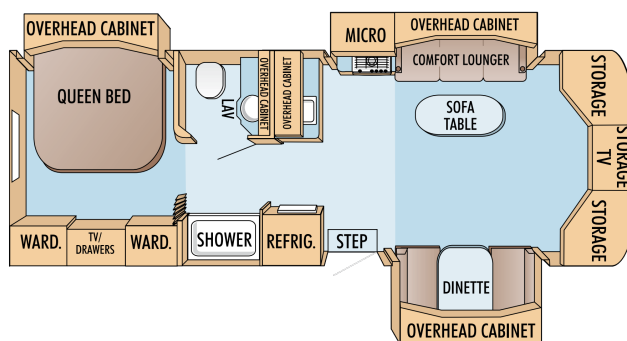

2007 JAYCO MELBOURNE 29D

$49,900.00

$2,296 Bi-Weekly

SPECIFICATIONS

Year	2007
Manufacturer	JAYCO
Brand	MELBOURNE
Model	29D
Type	Motorhome
Class	C
Fuel Type	Gas
Status	PreOwned
Stock #	7954A
Financing Available	✓
Warranty Available	✓
Odometer	87100 kms.
VIN	N/A
Chassis	FORD E-450 SUPER DUTY
Engine	N/A
Transmission	N/A
Suspension	N/A
Leveling	N/A
Exterior Length	31.0 ft.
Dry Weight	N/A lbs.
Sleeping Capacity	6 person(s)
Interior Colour	OLIVE BRANCH GREEN
Exterior Colour	PREMIUM FULL BODY PAINT
Slideouts	3

Disclaimer: Product information, pricing and photos are as accurate as possible and are subject to change without notice.

SELLING FEATURES

- Ford E-450 Super Duty Chassis
- Full Length Patio Awning
- Road-Side Slideout Awning Covers
- Rear Ladder
- Onan MicroQuiet 4000 Generator
- Over-Cab Storage Cupboard
- Booth Styler Sleeper Dinette
- Sleeper Sofa
- Ample Overhead Storage
- Corian Solid Surface Countertops
- Built-In Corian Si...

OPTIONS & EQUIPMENT

N/A

Powered by focusRV