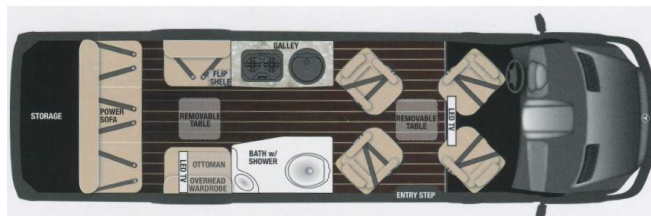

2015 AIRSTREAM AIRSTREAM INTERSTATE 24GL EXT

SPECIFICATIONS

Year	2015
Manufacturer	AIRSTREAM
Brand	AIRSTREAM
Model	INTERSTATE 24GL EXT
Type	Motorhome
Class	B
Fuel Type	Diesel
Status	PreOwned
Stock #	8011A
Financing Available	✓
Warranty Available	✓
Odometer	60500 kms.
VIN	N/A
Chassis	MERCEDES-BENZ SPRINTER
Engine	N/A
Transmission	N/A
Suspension	N/A
Leveling	N/A
Exterior Length	24.0 ft.
Dry Weight	N/A lbs.
Sleeping Capacity	2 person(s)
Interior Colour	ONYX with BLACK ULTRALEATHER
Exterior Colour	JET BLACK
Slideouts	N/A

Disclaimer: Product information, pricing and photos are as accurate as possible and are subject to change without notice.

SELLING FEATURES

- Mercedes-Benz Sprinter 3500 Extended Chassis
- 3.0L V6 Turbo Diesel Engine
- 188HP / 325 lbs Torque
- 5 Speed Automatic Transmission
- Optional Additional Rear Seat - Seat Belts 9
- Alcoa Dura Bright Wheels
- Optional Side Screen Door
- Power Patio Awning
- Auto Power Deploy Side Door Step
- R...