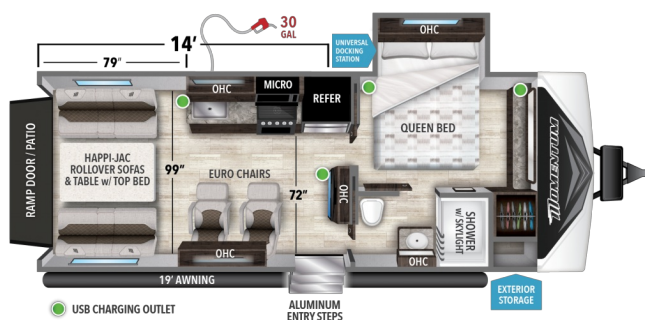

2019 GRAND DESIGN MOMENTUM G-CLASS 21G TOY HAULER

\$29,900.00

\$173 Bi-Weekly

SPECIFICATIONS

Year	2019
Manufacturer	GRAND DESIGN
Brand	MOMENTUM G-CLASS
Model	21G TOY HAULER
Type	Travel Trailer
Status	PreOwned
Stock #	7981A
Financing Available	✓
Warranty Available	✓
Suspension	Springs
Leveling	Manual
Exterior Length	26.0 ft.
Dry Weight	N/A lbs.
Sleeping Capacity	6 person(s)
Interior Colour	MOCHA
Exterior Colour	STANDARD EXTERIOR GRAPHICS
Slideouts	1

Disclaimer: Product information, pricing and photos are as accurate as possible and are subject to change without notice.

SELLING FEATURES

- 1 Piece Fiberglass Front Cap
- Side & Rear Power Patio Awnings
- Outdoor Speakers
- Large Door Side Storage Compartment
- Power Tongue Jack
- Deep Tint Windows Throughout
- Slide Out Awnings Cover
- Generator Prep Storage Compartment
- Fold Out Roof Ladder
- 30 Gallon Fuel Tank
- MaxxAir Roof ...