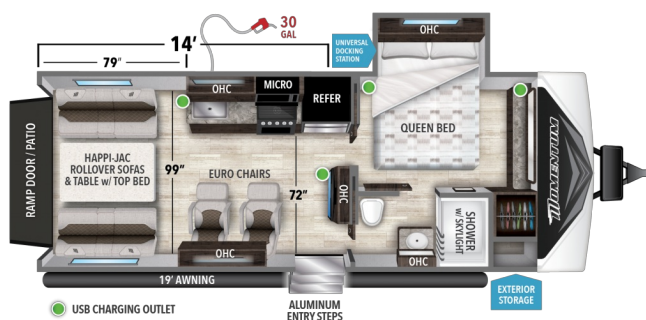

2019 GRAND DESIGN MOMENTUM G-CLASS 21G TOY HAULER

\$29,900.00

\$173 Bi-Weekly

SPECIFICATIONS

Year	2019
Manufacturer	GRAND DESIGN
Brand	MOMENTUM G-CLASS
Model	21G TOY HAULER
Type	Travel Trailer
Status	PreOwned
Stock #	7981A
Financing Available	✓
Warranty Available	✓
Suspension	Springs
Leveling	Manual
Exterior Length	26.0 ft.
Dry Weight	N/A lbs.
Sleeping Capacity	6 person(s)
Interior Colour	MOCHA
Exterior Colour	STANDARD EXTERIOR GRAPHICS
Slideouts	1

Disclaimer: Product information, pricing and photos are as accurate as possible and are subject to change without notice.

SELLING FEATURES

- 1 Piece Fiberglass Front Cap
- Side & Rear Power Patio Awnings
- Outdoor Speakers
- Large Door Side Storage Compartment
- Power Tongue Jack
- Deep Tint Windows Throughout
- Slide Out Awnings Cover
- Generator Prep Storage Compartment
- Fold Out Roof Ladder
- 30 Gallon Fuel Tank
- MaxxAir Roof ...