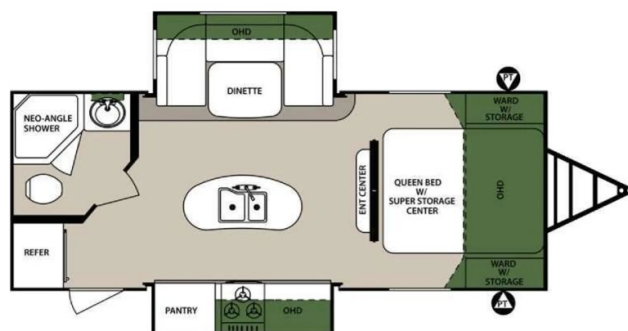

### SPECIFICATIONS

Year	2015
Manufacturer	FOREST RIVER
Brand	SURVEYOR
Model	226RBDS
Type	Travel Trailer
Status	Wholesale
Stock #	24640
Financing Available	✘
Warranty Available	✘
Suspension	N/A
Leveling	N/A
Exterior Length	.0 ft.
Dry Weight	N/A lbs.
Sleeping Capacity	4 person(s)
Interior Colour	N/A
Exterior Colour	N/A
Slideouts	2

### SELLING FEATURES

Introducing the 2015 Surveyor 226RBDS, from Forest River. The Surveyor 226RBDS contains everything you will need to make traveling effortless and straightforward. This travel trailer sleeps up to 4 people. Inside the Surveyor 226RBDS, you will find a U-shaped bench dinette that converts into a be...

### OPTIONS & EQUIPMENT

- FRONT MANUAL TONGUE JACK
- SPARE TIRE
- KITCHEN ISLAND WITH SINK
- 3-BURNER STOVE TOP
- MICROWAVE
- OVEN
- U-SHAPED BENCH DINETTE
- POWER AWNING
- QUEEN BED

Powered by focusRV