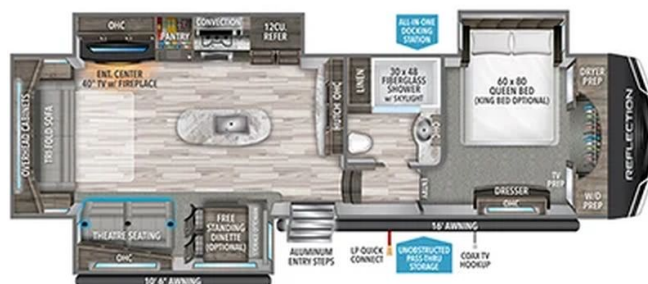

### SPECIFICATIONS

Year	2021
Manufacturer	GRAND DESIGN
Brand	REFLECTION
Model	337RLS
Type	Fifth Wheel
Status	PreOwned
Stock #	24697
Financing Available	✘
Warranty Available	✘
Suspension	N/A
Leveling	N/A
Exterior Length	35.5 ft.
Dry Weight	10788 lbs.
Sleeping Capacity	4 person(s)
Interior Colour	Gray
Exterior Colour	White
Slideouts	3

### SELLING FEATURES

Introducing the 2021 Reflection 337RLS, from Grand Design. The Reflection 337RLS contains everything you will need to make traveling effortless and straightforward. This fifth wheel sleeps up to 4 people. Inside the Reflection 337RLS, you will find a tri-fold sofa that converts into a bed providi...

### OPTIONS & EQUIPMENT

- ROOF LADDER
- KITCHEN ISLAND WITH SINK
- POWER AWNING
- CONVECTION MICROWAVE
- 3-BURNER STOVE TOP
- OVEN
- FIREPLACE
- TRI-FOLD SOFA BED
- TABLE AND CHAIRS DINETTE W/ BENCH
- QUEEN BED